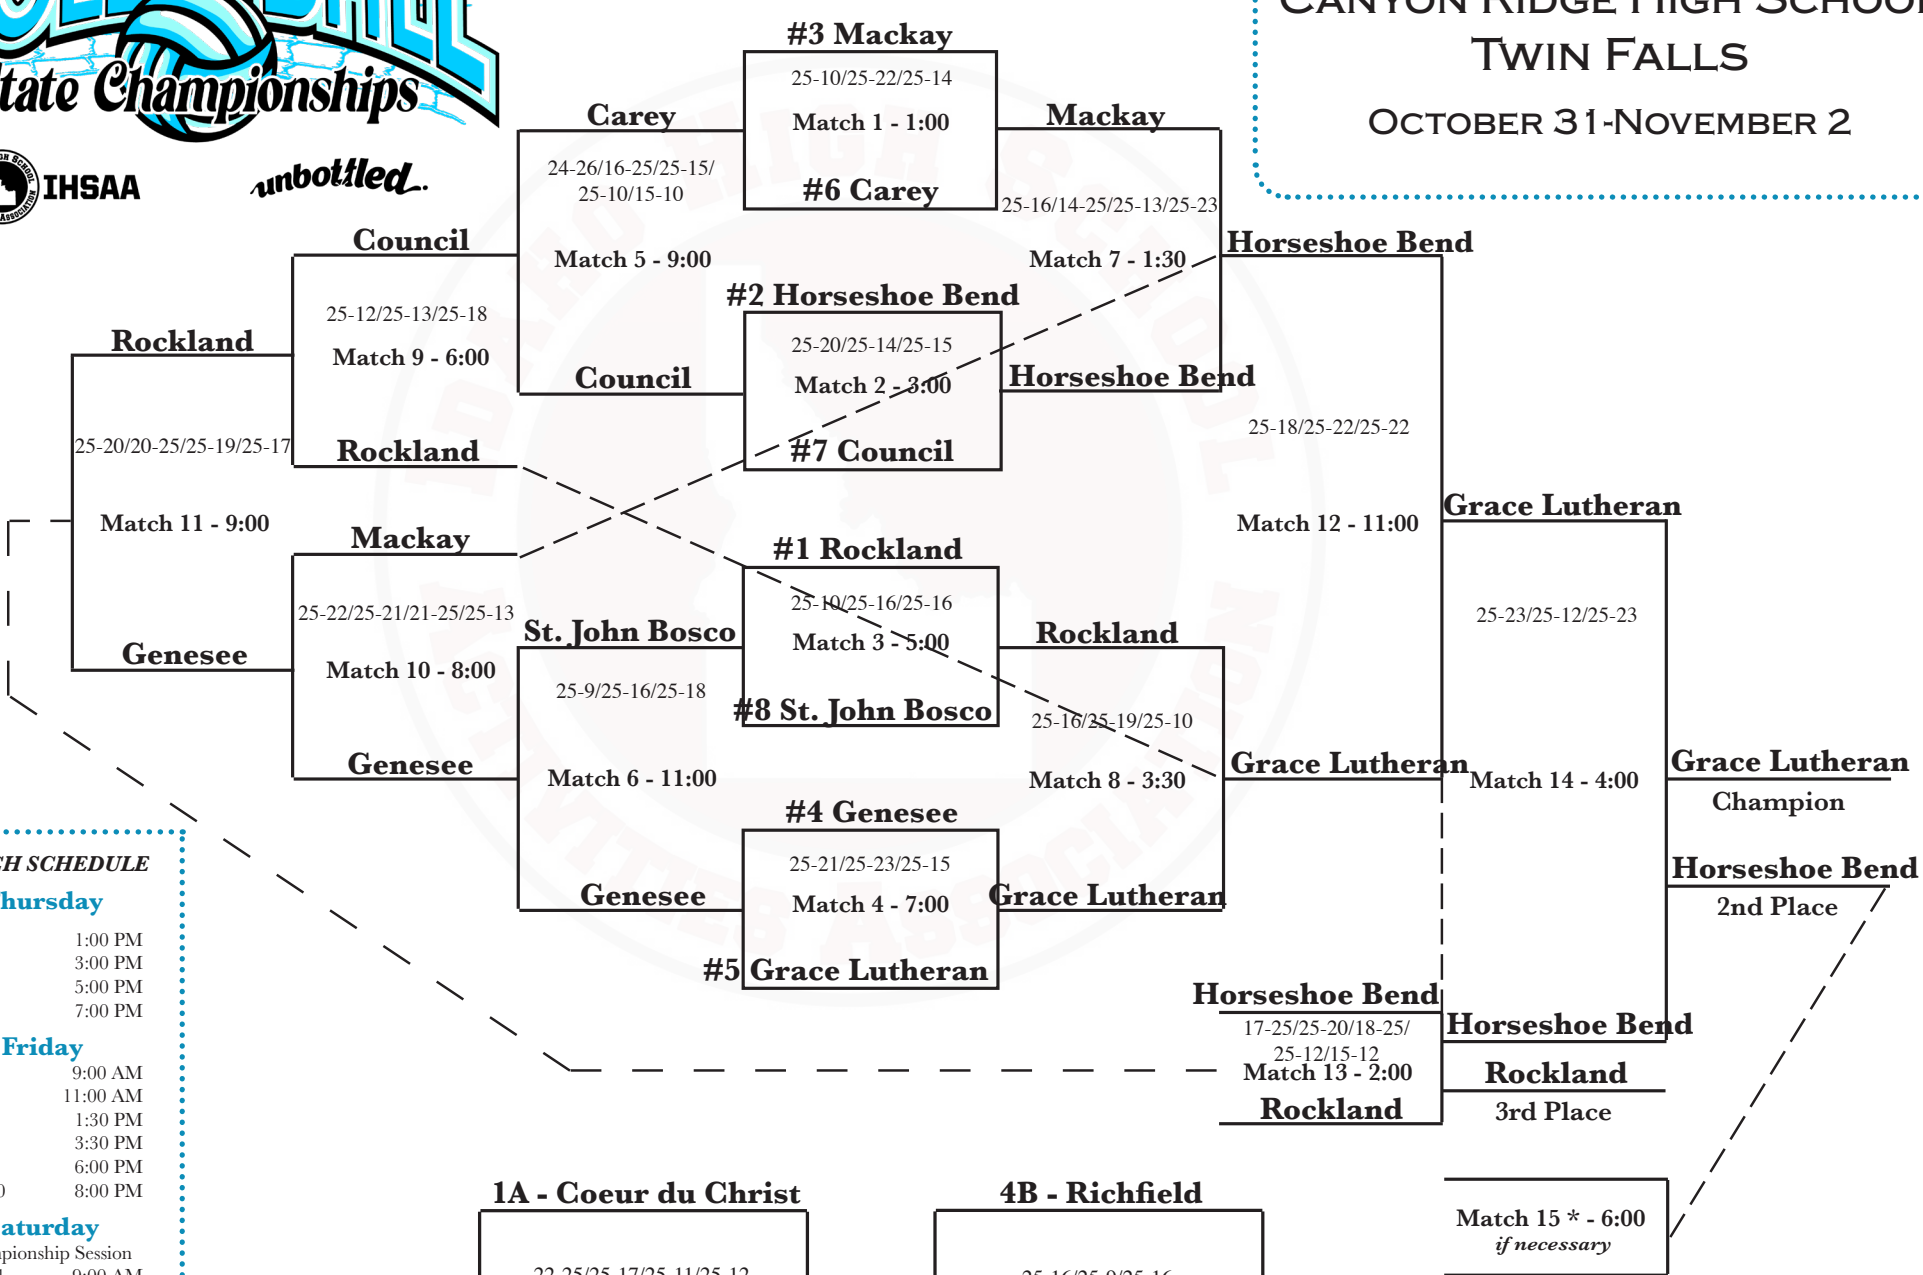

2024

IDAHO HIGH SCHOOL

VOLLEYBALL

State Championships

unbottled.

1A
CANYON RIDGE HIGH SCHOOL
TWIN FALLS
OCTOBER 31-NOVEMBER 2

MATCH SCHEDULE

Thursday

- Match 1 1:00 PM
- Match 2 3:00 PM
- Match 3 5:00 PM
- Match 4 7:00 PM

Friday

- Match 5 9:00 AM
- Match 6 11:00 AM
- Match 7 1:30 PM
- Match 8 3:30 PM
- Match 9 6:00 PM
- Match 10 8:00 PM

Saturday

- Championship Session
- Match 11 9:00 AM
- Match 12 11:00 AM
- Match 13 2:00 PM
- Match 14 4:00 PM
- Match 15 * 6:00 PM

* IF NECESSARY

1A - Coeur du Christ

22-25/25-17/25-11/25-12

2B - St. John Bosco

State Play-In Match

4B - Richfield

25-16/25-9/25-16

5-6C - Grace Lutheran

State Play-In Match

Match 15 * - 6:00
if necessary